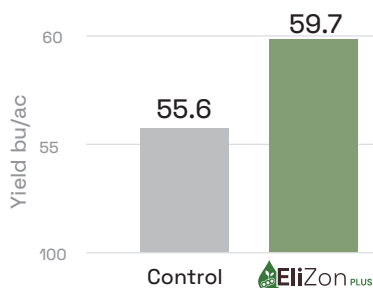

EliZon Plus In Action

- Supports higher overall yield potential
- Promotes stronger root development
- Improves leaf area and overall plant vigor
- Enhances plant water management under stress conditions
- Helps maintain plant health

Easy Application

- Apply once between V3-R1 stages
- Use rate: 14 fl.oz/acre
- Compatible with most fungicides, herbicides, and insecticides for tank mixing
- Rainfast within 2 hours
- Available in 2.5-gallon containers
- Easily integrates into with existing agronomic programs

Proven Field Performance

207 Field Trials
Across 2022-2025
Growing Seasons

+4.1
bu/ac
Average
Yield Gain

>90 %
Win Rate

*% of trials with positive yield effect

Water
Savings
20%

Yield Increase and Agronomic Benefits with EliZon Plus

Yield performance curve based on 207 trials conducted between 2022 and 2025

Increased leaf area

Stronger Root development

Higher number of pods and number of beans per pod (improved TKW)